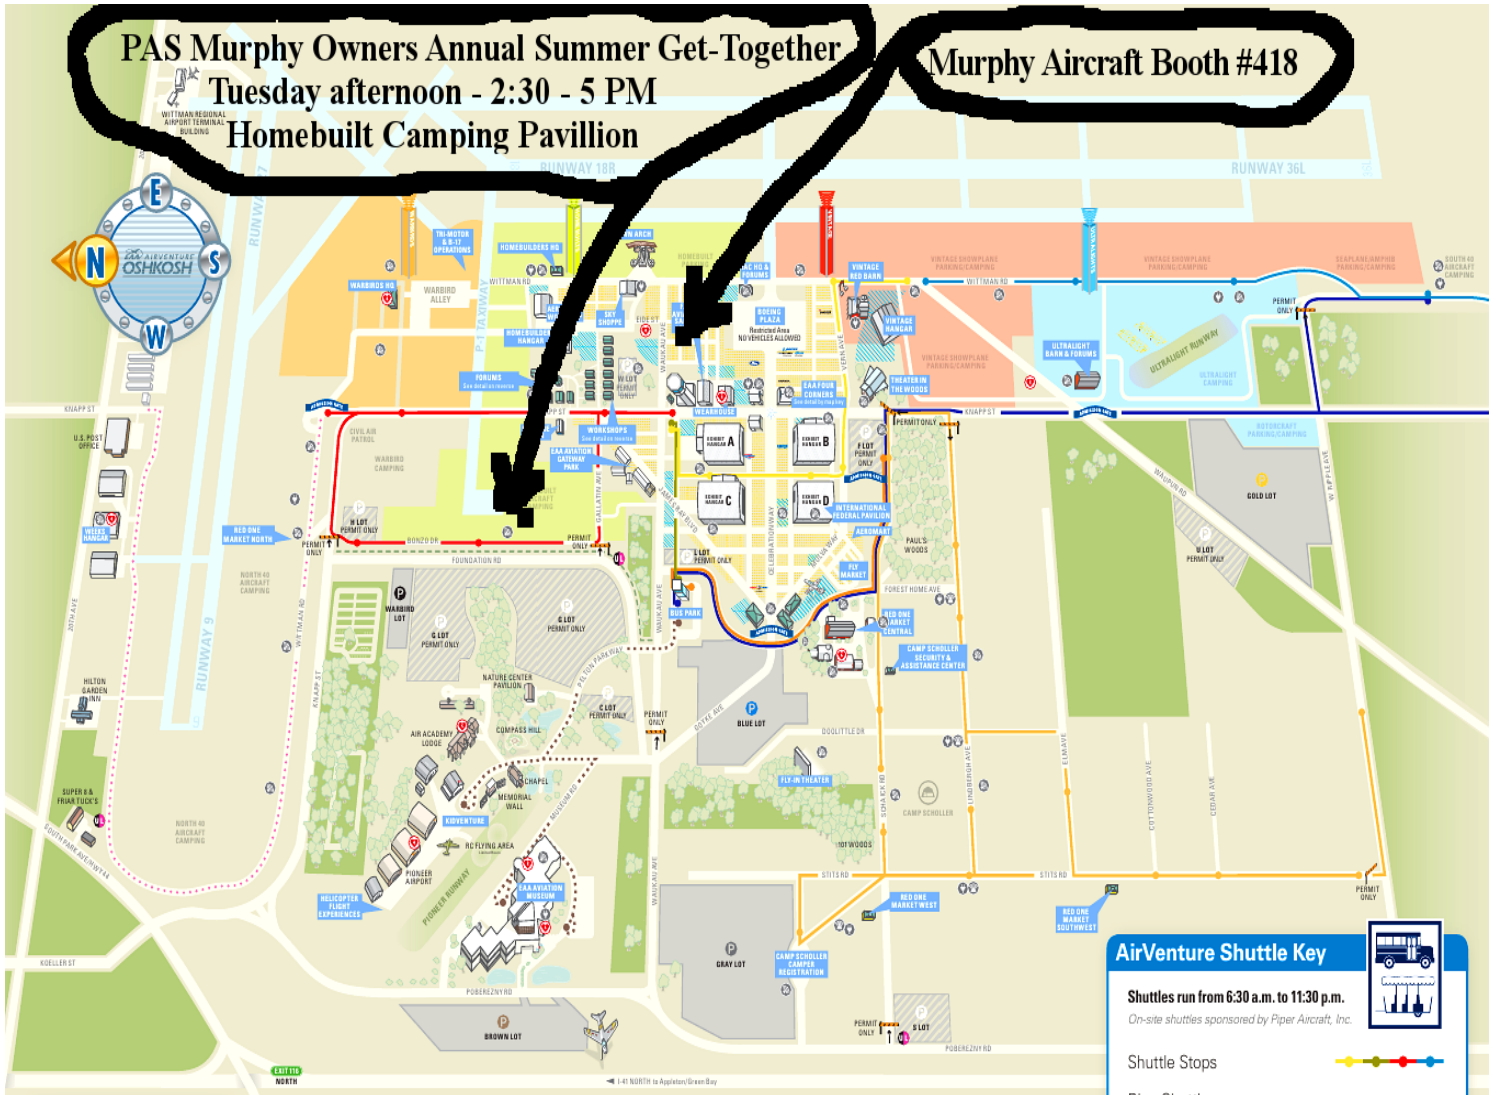

PAS Murphy Owners Annual Summer Get-Together
Tuesday afternoon - 2:30 - 5 PM
Homebuilt Camping Pavillion

Murphy Aircraft Booth #418

AirVenture Shuttle Key

Shuttles run from 6:30 a.m. to 11:30 p.m.
 On-site shuttles sponsored by Piper Aircraft, Inc.

- Shuttle Stops
 - Blue Shuttle
 - Campground Shuttle
 - Bus Park/Theater In The Woods
 - Green Shuttle
 - Museum/KidVenture Shuttle
 - North 40 Shuttle
 - Red Shuttle
 - Seaplane Shuttle
 - Yellow Shuttle
 - Gray Lot Shuttle Pick-up/Drop-off
- Ride the shuttle from the entrance of the Gray Lot to the Bus Park and back*

AirVenture Wi-Fi and Charging Stations Key

Wi-Fi Stations

- > Corner of Lindbergh Avenue and Doolittle Drive
- > Corner of Sits Road and Lindbergh Avenue
- > Neunteufel Lane/Riley Lane (behind Red One Market West)
- > Corner of Forest Home Avenue and Lindbergh Avenue
- > All Exhibit Hangars

Wi-Fi Hot Spots

Charging Stations

AED (Defibrillator) Locations

AirVenture Transportation Key

- North 40 Bike Path
- Uber and Lyft Pick-up/Drop-offs
- > Super 8/Friar Tuck's Gate
- > Foundation Road/Gallatin Avenue Gate
- > S Lot (Camp Scholler)