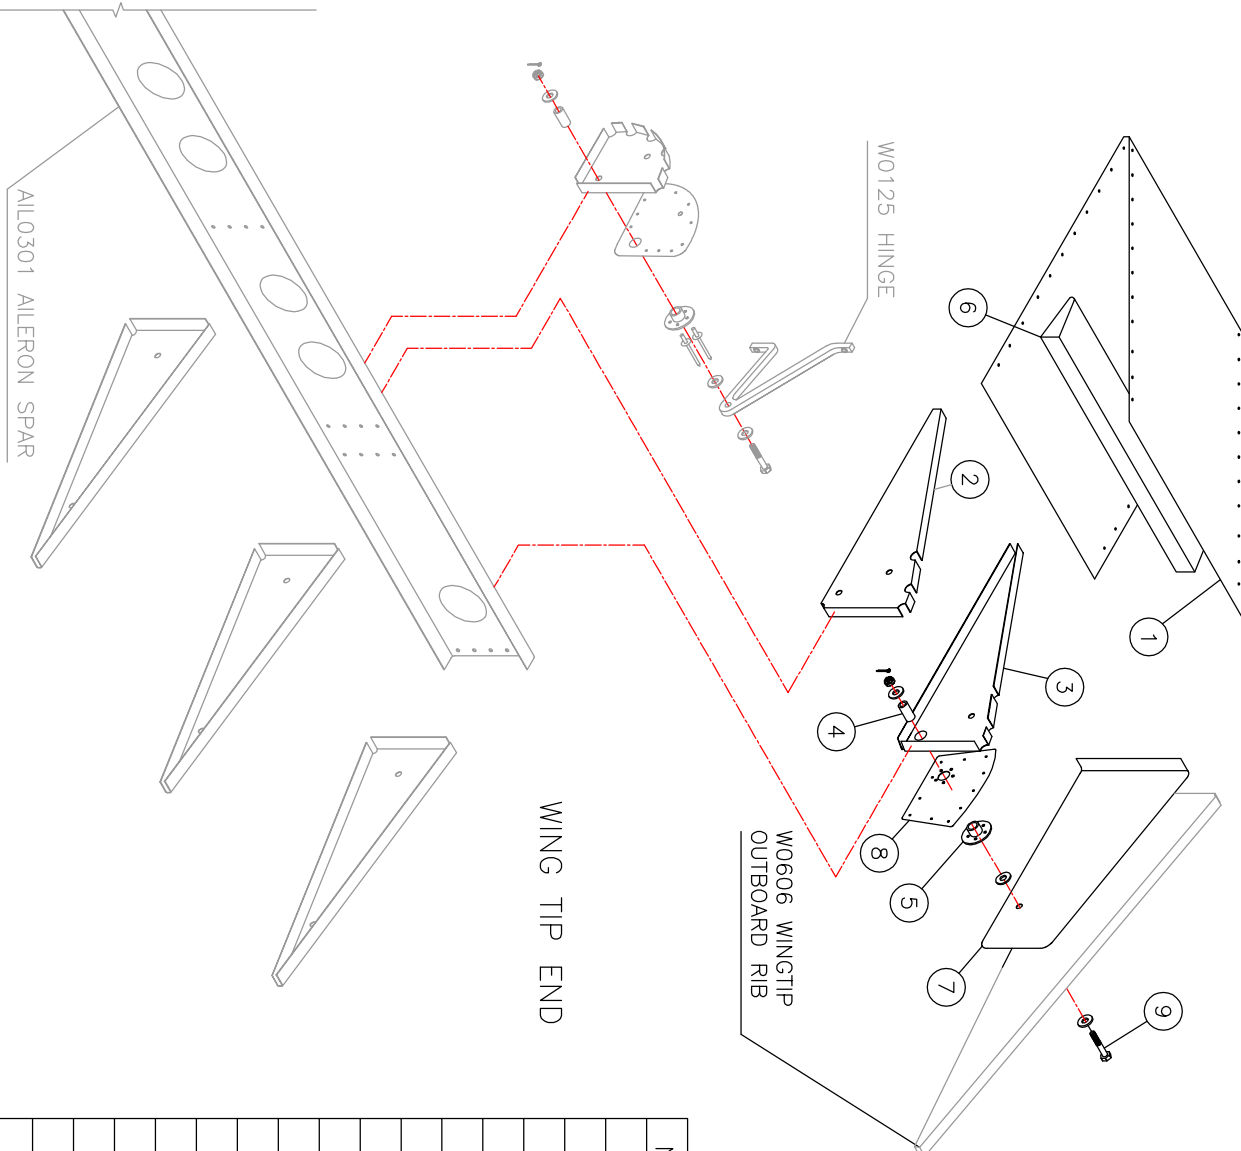

SR3500 AILERON SPADE MOD (RIGHT)

No.	DESCRIPTION	PART NUMBER	QTY
1	SPADE SKIN	AIL0408	2
2	SPADE RIB	AIL0309L	2
3	SPADE RIB	AIL0309R	2
4	STEEL BUSHING	AIL0026	2
5	BRASS BUSHING	AIL0027	2
6	SPADE WEIGHT	AIL0410	2
7	WING TIP RIB DOUBLER	W1032A*	2
8	AILERON BUSHING DOUBLER	W1032B*	2
9	BOLT	AN4-17	2
	CASTLE NUT	AN310-4	2
	COTTER PIN	MS24665-132	2
	WASHER	AN960-416	6
	AVEX RIVET	RV1410	300
	COUNTERSUNK RIVET	RV4412	10
	AVEX RIVET	RV1613	10

* CUT FROM W1032