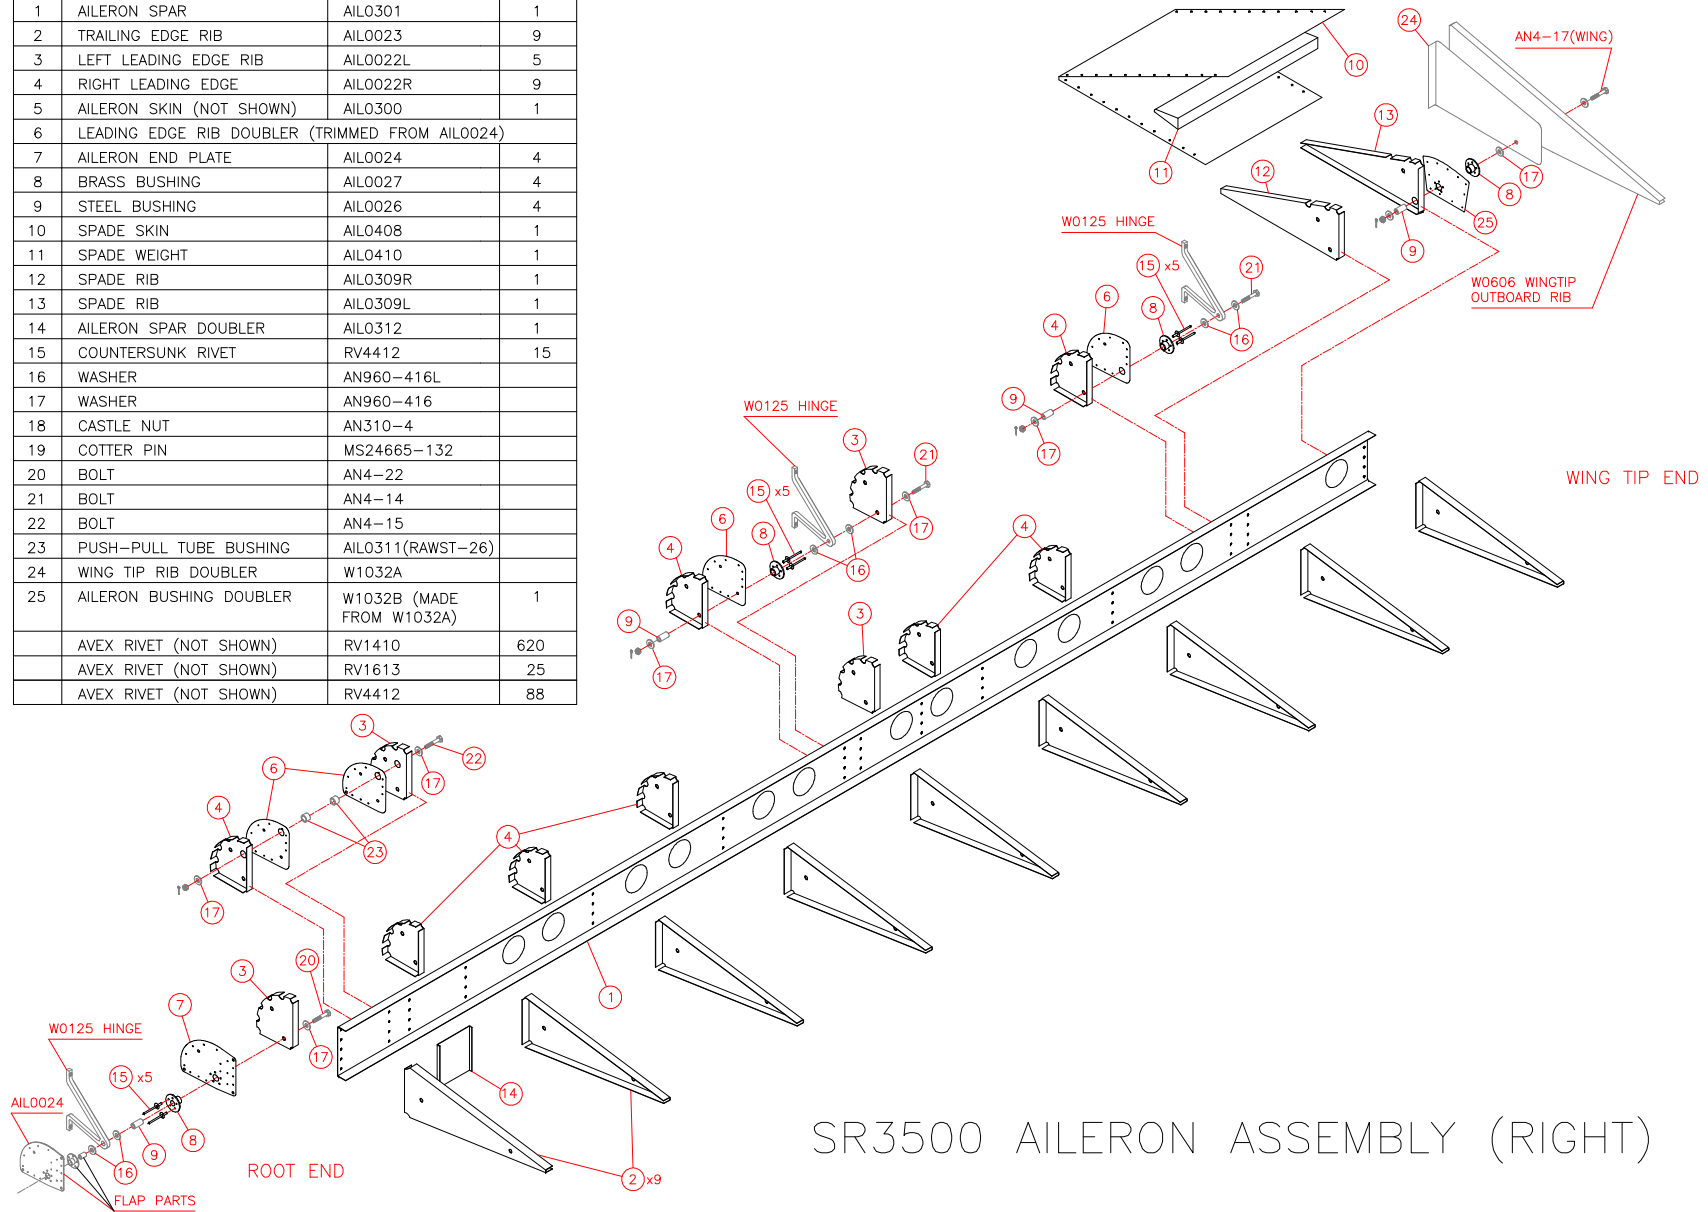

## Chap. 8 SR3500 Aileron Assembly

No.	NAME	PART NUMBER	QTY/AIL
1	AILERON SPAR	AIL0301	1
2	TRAILING EDGE RIB	AIL0023	9
3	LEFT LEADING EDGE RIB	AIL0022L	5
4	RIGHT LEADING EDGE	AIL0022R	9
5	AILERON SKIN (NOT SHOWN)	AIL0300	1
6	LEADING EDGE RIB DOUBLER (TRIMMED FROM AIL0024)		
7	AILERON END PLATE	AIL0024	4
8	BRASS BUSHING	AIL0027	4
9	STEEL BUSHING	AIL0026	4
10	SPADE SKIN	AIL0408	1
11	SPADE WEIGHT	AIL0410	1
12	SPADE RIB	AIL0309R	1
13	SPADE RIB	AIL0309L	1
14	AILERON SPAR DOUBLER	AIL0312	1
15	COUNTERSUNK RIVET	RV4412	15
16	WASHER	AN960-416L	
17	WASHER	AN960-416	
18	CASTLE NUT	AN310-4	
19	COTTER PIN	MS24665-132	
20	BOLT	AN4-22	
21	BOLT	AN4-14	
22	BOLT	AN4-15	
23	PUSH-PULL TUBE BUSHING	AIL0311(RAWST-26)	
24	WING TIP RIB DOUBLER	W1032A	
25	AILERON BUSHING DOUBLER	W1032B (MADE FROM W1032A)	1
	AVEX RIVET (NOT SHOWN)	RV1410	620
	AVEX RIVET (NOT SHOWN)	RV1613	25
	AVEX RIVET (NOT SHOWN)	RV4412	88

SR3500 AILERON ASSEMBLY (RIGHT)