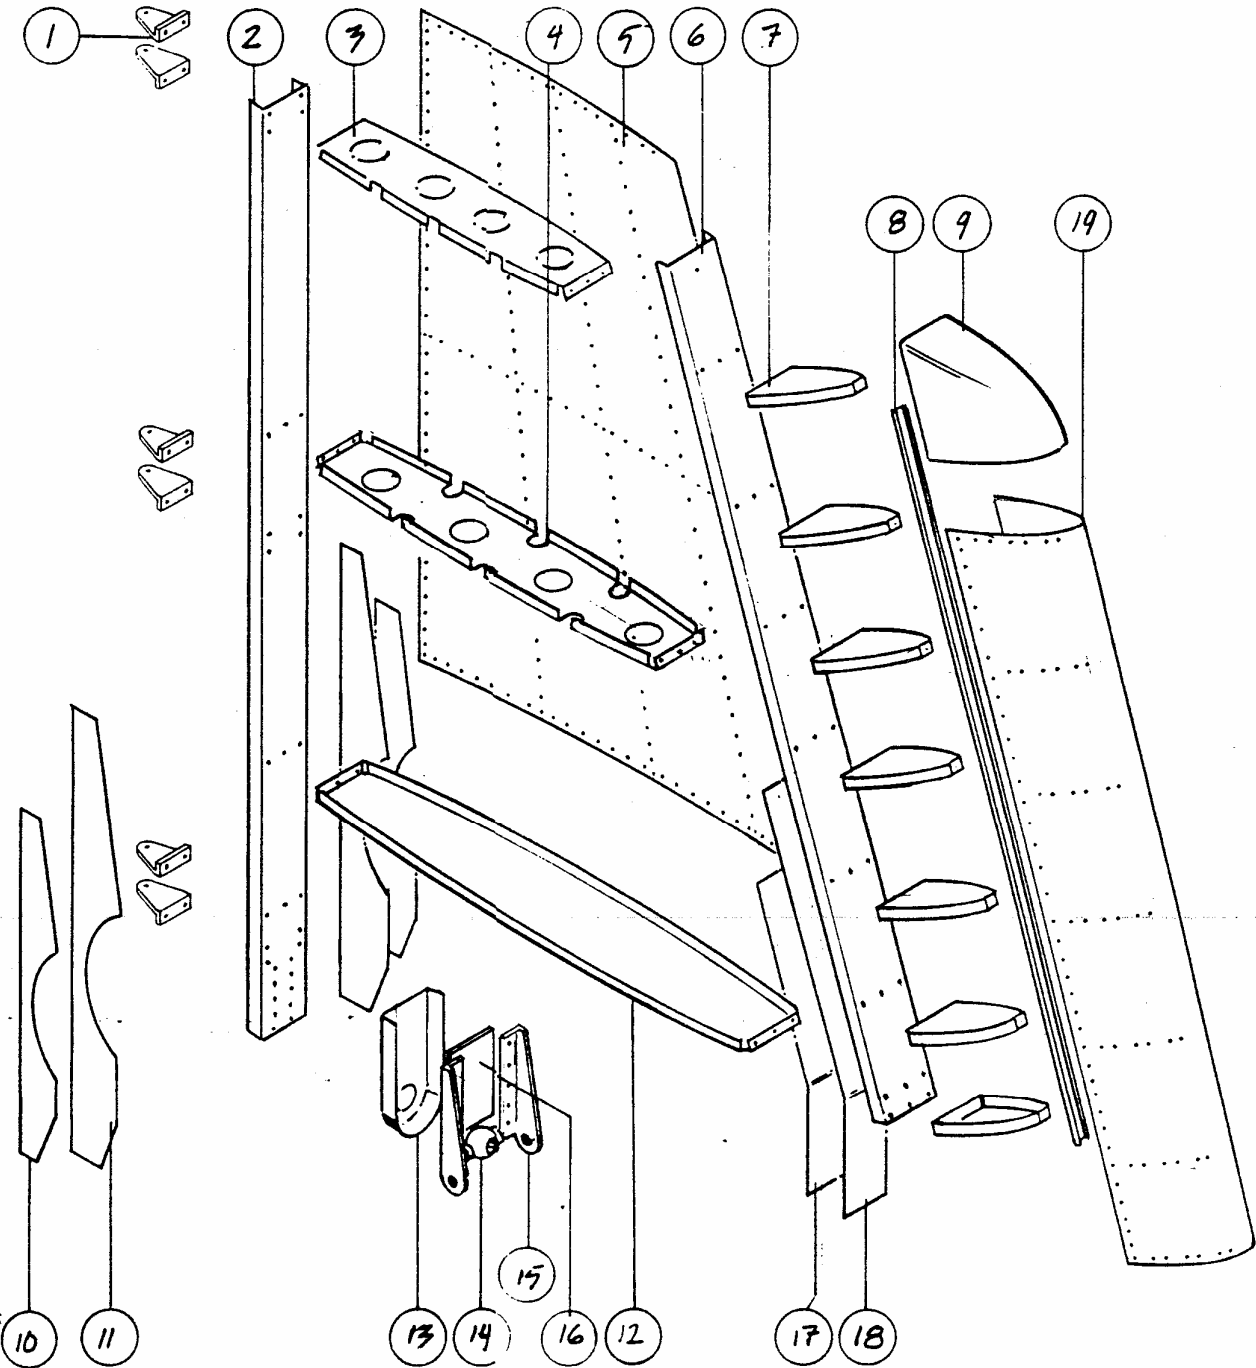

Fin Assembly

ELITE Fin Parts List

05-Mar-97

	NAME	NO.	AMOUNT
1	Hinge	ST-318	6
2	Rear Spar	FIN-402	1
3	Top Rib	FIN-405	1
4	Center Rib	FIN-404	1
5	Side Skin	FIN-406	2
6	Main Spar	FIN-401	1
7	Leading Edge Rib	ST-309	7
8	Leading Edge Spar	FIN-400	1
9	Fiberglass Tip	FIN-408	1
10	External Spar Cap (Raw Stock)	FUS-416	2
11	Internal Spar Cap (Raw Stock)	FUS-416	2
12	Bottom Rib	FIN-403	1
13	Rear Spar Bulkhead	FUS-438	1
14	Pivot **	FUS-437	1
15	Pivot Bracket **	FUS-436L+R	1 ea.
16	Packer **	FUS-443	1
17	Attach Bracket	FUS-446	1
18	Attach Bracket	FUS-407	1
19	Leading Edge Skin	FIN-407	1
20	Stringer (not shown)	FIN-311	6

** THESE PARTS ARE NOT NEEDED WITH THE TRICYCLE GEAR AIRCRAFT